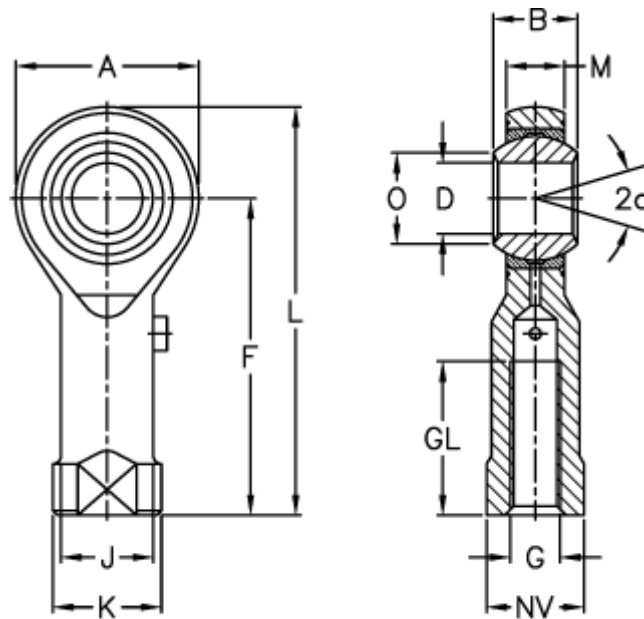

Article number: 03067020

Description: Fluro Rod End GIRS 20-SN
Special lubr. nipple, housing st. steel

Measures

Str. 3 uden smørenippel

A	= 50	J	= 27.5	Weight (g) = 415
a (degrees)	= 14	K	= 34	
B	= 25	L	= 102	
D	= 20	M	= 18	
Dynamic load C (kN)	= 31.5	NV	= 32	
F	= 77	O	= 24.3	
G	= M20x1,5	Permissible rpm	= 540	
GL	= 33	Static load C0 (kN)	= 83	